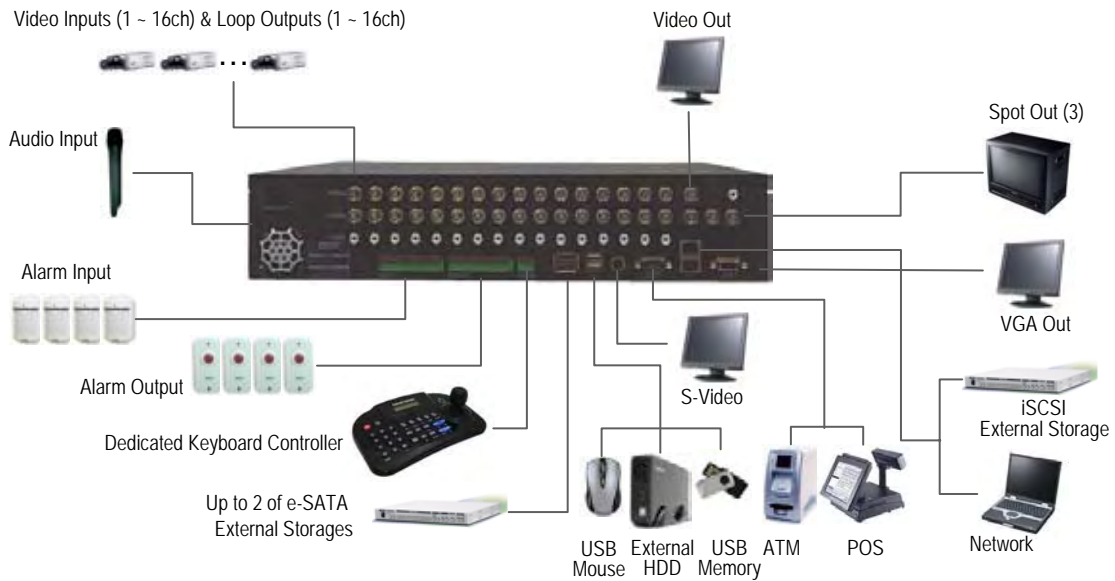

SYSTEM CONFIGURATION

DIMENSIONS