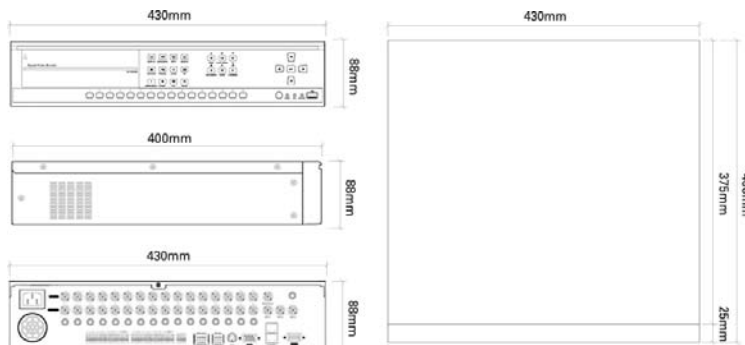

DVR GUI Screen

CMS Live View

CMS Playback

Specifications

Model	IPD-S16DVRD1
Compression	Modified MPEG4 ASP
Signal	NTSC/PAL (Autodetect)
OS	Embedded Linux
Video Input	Composite 16 BNC Inputs
Video Output	Composite 1 BNC Output (1.0Vp-p, 75 Ohms)
Loop Output	Composite 16 BNC Loop Outputs
Spot Output	Composite 3 BNC Outputs
VGA Output	1 VGA
Display Resolution	704 x 780, 704 x 240, 352 x 240
Recording Resolution	704 x 780, 704 x 240, 352 x 240
Display Frame Rate	480 FPS @ 704 x 480
Recording Frame Rate	480 FPS @ 704 x 480
Video Streaming	Dual Single Switchable
Audio Input	RCA 16 Inputs
Audio Output	RCA 1 output
Ethernet	2 x 10/100/1000 GBE
PTZ Control	RS-485/422
ATM/POS	RS-232 Serial Port
Alarm Input	16 (TL, NC/NO Programmable)
Alarm Output	16 (TL, NC/NO Programmable)
USB Port	4 x USB 2.0
Recording Quality	Super / High / Standard
Network Transmission Quality	Standards 1, 2, 3, 4 / High 1, 2, 3 / Super 1, 2, 3
Network Bandwidth Control	56Kbps ~ Unlimited
Recording Mode	Schedule / Alarm / Motion / Emergency
Pre-Alarm Recording	Up to 3 Hours
Motion Detection	22 x 15 Grid
Playback Speed	x1, x2, x4, x8, x16, x32, x64, Extreme
Archive File Format	EXE / JPEG
NTP Server	Supported
GMT Time Zone	Supported
Auto DST	Supported
Supported Languages	English / Danish / Chinese / Korean / Japanese / Italian / Polish / Russian / Thai / Turkish
Emergency Recording	Supported
Primary Storage	Up to 3.0TB
External Storage	e-SATA up to 12.0TB
Video Clip Archiving Storage	DVR-RW, CD-RW, USB Memory Stick, USB External HDD
Dimensions	430 (W) x 88 (H) x 400 (D) mm
Operating Temperature	41oF ~ 104oF
Operating Humidity	0% ~ 90%
Power Adapter	100 to 240 VAC, 1/2A
Power Consumption	Max 70W
Approvals	FCC / CE / UL

SCREEN SHOTS

SYSTEM CONFIGURATION

DIMENSIONS

OPTIONAL ITEMS

ClearVision and the ClearVision Logo are registered trademarks of ClearVision, Inc. Product specifications and availability are subject to change without notice. ©Copyright 2008, ClearVision, Inc. All rights reserved.