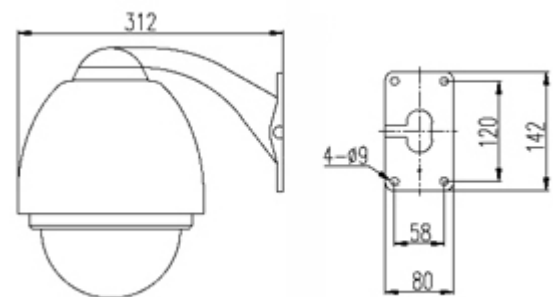

Dimensions

ClearVision and the ClearVision Logo are registered trademarks of ClearVision, Inc.
Sony is a registered trademark of Sony Corporation
Product specifications and availability are subject to change without notice.
©Copyright 2008, ClearVision, Inc. All rights reserved.