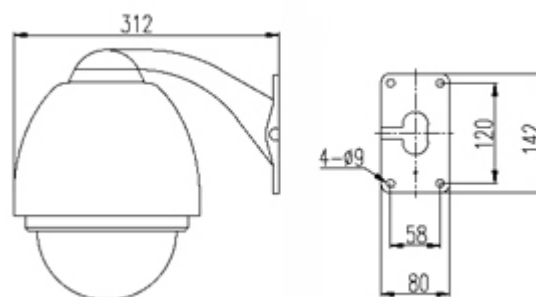

Dimensions

ClearVision and the ClearVision Logo are registered trademarks of ClearVision, Inc.
Sony is a registered trademark of Sony Corporation
Product specifications and availability are subject to change without notice.
©Copyright 2008, ClearVision, Inc. All rights reserved.