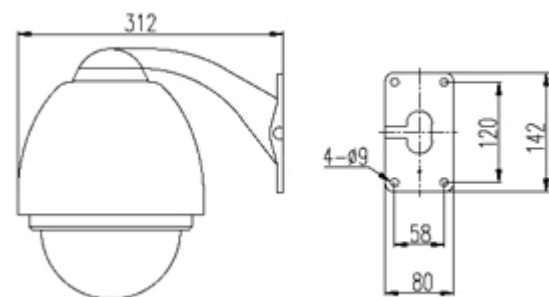

Dimensions

ClearVision and the ClearVision Logo are registered trademarks of ClearVision, Inc.
Product specifications and availability are subject to change without notice.
©Copyright 2008, ClearVision, Inc. All rights reserved.