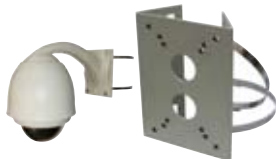

CV-PIH

- In-Ceiling Mount for CV-PTZID Series PTZ Cameras

CV-PICM

- Inside Corner Mount for CV-PTZOD Series PTZ Cameras

CV-POCM

- Outside Corner Mount for CV-PTZOD Series PTZ Cameras

CV-PPM

- Pole Mount Adaptor for CV-PTZOD Series PTZ Cameras

CV-PEXT3

CV-PEXT6

- Extension Poles for CV-PTZOD Series PTZ Cameras

ClearVision and the ClearVision Logo are registered trademarks of ClearVision, Inc.
Sony is a registered trademark of Sony Corporation.
Product specifications and availability are subject to change without notice.
©Copyright 2008, ClearVision, Inc. All rights reserved.